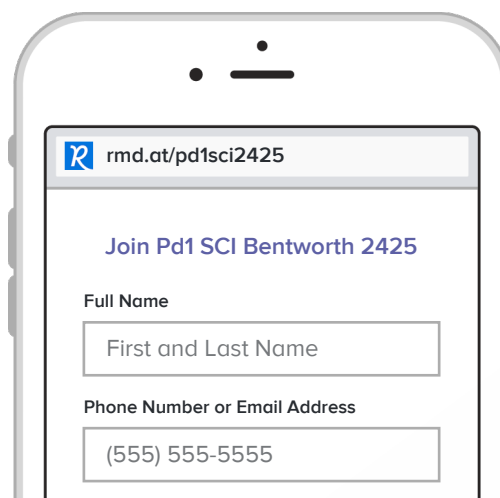

Sign up for important updates from Smith Sci teacher.

Get information for **Bentworth Middle School** right on your phone—not on handouts.

Pick a way to receive messages for **Pd1 SCI Bentworth 2425**:

A If you have a smartphone, get push notifications.

On your iPhone or Android phone, open your web browser and go to the following link:

rmd.at/pd1sci2425

Follow the instructions to sign up for Remind. You'll be prompted to download the mobile app.

B If you don't have a smartphone, get text notifications.